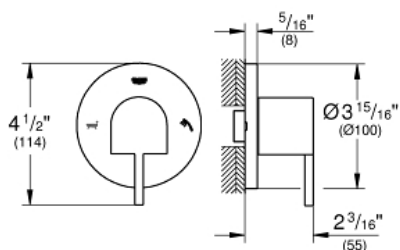

GROHE PLUS  
2-Way Diverter Trim  
MODEL # 29227003

Pure Freude  
an Wasser

GROHE

**Product Description:**  
GROHE PLUS  
2-Way Diverter Trim

**Standard Specification:**

- For use with 2-way diverter rough-in valves (29 900) or (29 901)
- Without concealed body
- **GROHE StarLight** chrome finish

**Applicable Codes & Standards:**

- ASME A112.18.1/CSA B125.1
- LOGO CEC

**Color:**

- 29227003 StarLight Chrome